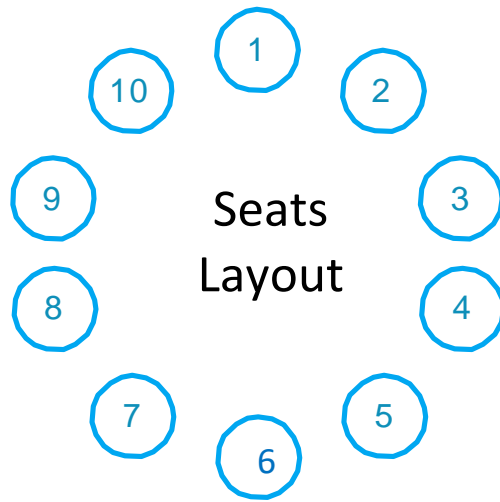

Crystal Palace Seating

All TICKETS: \$25

ENTRANCE